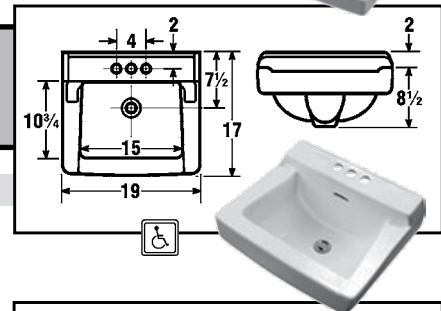

**PLYMOUTH
VITREOUS CHINA LEDGE TYPE LAVATORY**

19" X 17" • 10¹/₂" HIGH • 2 INTEGRAL SELF-DRAINING SOAP DISHES • BACK OVERFLOW
1 PIECE WALL HANGER • PUNCHED FOR USE WITH CONCEALED HANGER

SSC No.	Manuf No.	Centers	Color	Wgt	Price Each
14E 0175	12-314	19" x 17"	4"	White	33 Lbs $ 69.32 *