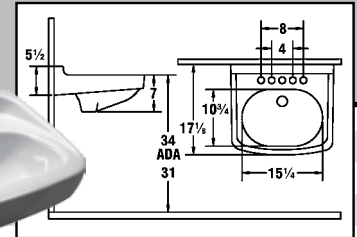

### COMMERCIAL VITREOUS CHINA 19" X 17" WALL HUNG LAVATORY

5<sup>3</sup>/<sub>4</sub>" DEEP • 4" CENTERS • FRONT OVERFLOW • 1<sup>1</sup>/<sub>4</sub>" DRAIN  
WALL HANGER PLATE PROVIDED

SSC No.	Manuf No.	Size	Centers	Color	Wgt	Price Each
14F 1000	<b>Z5354</b>	19" X 17"	4"	White	28 Lbs	\$ 73.45*

### COMMERCIAL VITREOUS CHINA 20" X 18" WALL HUNG LAVATORY

6<sup>3</sup>/<sub>8</sub>" DEEP • FRONT OVERFLOW • 1<sup>1</sup>/<sub>4</sub>" DRAIN  
WITH WALL HANGER OR USE WITH CONCEALED ARM CARRIER

SSC No.	Manuf No.	Size	Centers	Color	Wgt	Price Each
14F 1050	<b>Z5341</b>	20" X 18"	Single Hole	White	42 Lbs	\$ 65.85*
14F 1100	<b>Z5344</b>	20" X 18"	4"	White	42 Lbs	65.85*
14F 1150	<b>Z5348</b>	20" X 18"	8"	White	42 Lbs	76.67*