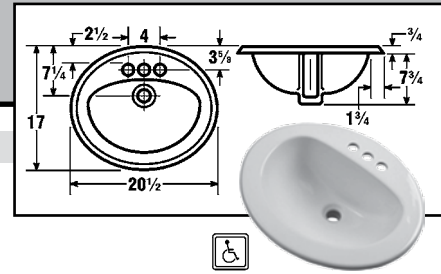

GERBER VITREOUS CHINA LAVATORIES

*Price Change

**MAXWELL
OVAL SELF RIMMING LAVATORY**

20¹/₂" X 17" OVAL VITREOUS CHINA
8¹/₂" HIGH • 4" CENTERS • CONCEALED FRONT OVERFLOW • ADA COMPLIANT

SSC No.	Manuf No.	Centers	Color	Wgt	Price Each
14E 0050	12-834CH	20" x 17"	4"	White	20 Lbs $ 40.53 *
14E 0075	12-834CH	20" x 17"	4"	Biscuit	20 Lbs 55.46 *