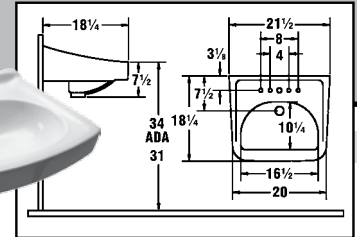

ZURN COMMERCIAL VITREOUS CHINA LAVATORIES

*Price Change

COMMERCIAL VITREOUS CHINA 19" X 17" WALL HUNG LAVATORY

5³/₄" DEEP • 4" CENTERS • FRONT OVERFLOW • 1¹/₄" DRAIN
WALL HANGER PLATE PROVIDED

SSC No.	Manuf No.	Size	Centers	Color	Wgt	Price Each
14F 1000	Z5354	19" X 17"	4"	White	28 Lbs	$ 73.45*