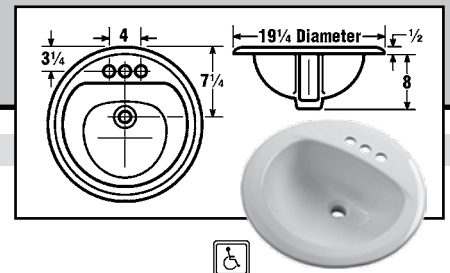

MAXWELL ROUND SELF RIMMING LAVATORY

19¹/₄" ROUND VITREOUS CHINA
8¹/₂" HIGH • 4" CENTERS • CONCEALED FRONT OVERFLOW • ADA COMPLIANT

SSC No.	Manuf No.	Centers	Color	Wgt	Price Each
14E 0100	12-884CH	19" Round	4"	White	18 Lbs $ 56.53
14E 0125	12-884CH	19" Round	4"	Biscuit	18 Lbs 75.66