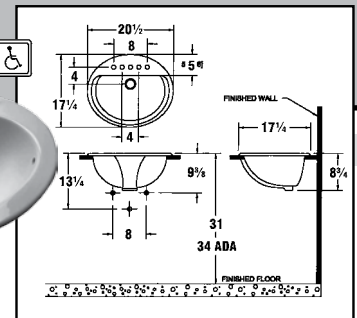

COMMERCIAL VITREOUS CHINA 20" X 17" SELF RIMMING COUNTERTOP LAVATORY

6⁵/₈" DEEP • FRONT OVERFLOW • 1¹/₄" DRAIN

SSC No.	Manuf No.	Size	Centers	Color	Wgt	Price Each
14F 1200	Z5114	20" X 17"	4"	White	22 Lbs	$ 59.17*
14F 1250	Z5118	20" X 17"	8"	White	22 Lbs	68.81*

For More Information On These Products Or On Products Not Listed,
Call *Salina Supply Company* At (785) 823-2221