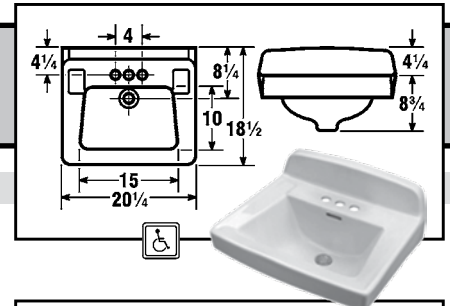

MONTICELLO II VITREOUS CHINA BACK SPLASH LAVATORY

20" X 18" • 13" HIGH • 2 INTEGRAL SELF-DRAINING SOAP DISHES • BACK OVERFLOW
1 PIECE WALL HANGER • PUNCHED FOR USE WITH CONCEALED HANGER

SSC No.	Manuf No.	Centers	Color	Wgt	Price Each
14E 0150	12-654	20" x 18"	4"	White	37 Lbs $ 125.85