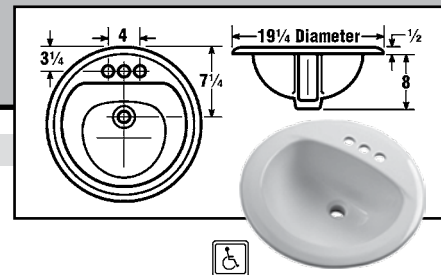

**MAXWELL
ROUND SELF RIMMING LAVATORY**

19¹/₄" ROUND VITREOUS CHINA
8¹/₂" HIGH • 4" CENTERS • CONCEALED FRONT OVERFLOW • ADA COMPLIANT

SSC No.	Manuf No.	Centers	Color	Wgt	Price Each
14E 0100	12-884CH	19" Round	4"	White	18 Lbs $ 40.53 *
14E 0125	12-884CH	19" Round	4"	Biscuit	18 Lbs 55.46 *