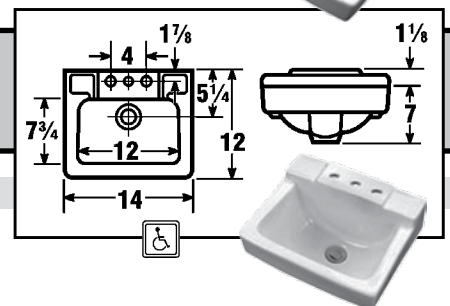

PLYMOUTH VITREOUS CHINA LEDGE TYPE LAVATORY

19" X 17" • 10¹/₂" HIGH • 2 INTEGRAL SELF-DRAINING SOAP DISHES • BACK OVERFLOW
1 PIECE WALL HANGER • PUNCHED FOR USE WITH CONCEALED HANGER

SSC No.	Manuf No.	Centers	Color	Wgt	Price Each
14E 0175	12-314	19" x 17"	4"	White	33 Lbs \$ 93.85

WEST POINT SPACE SAVER VITREOUS CHINA LEDGE TYPE LAVATORY

14" X 12" • 8¹/₈" HIGH • 2 INTEGRAL SELF-DRAINING SOAP DISHES
FRONT OVERFLOW • 1-PIECE WALL HANGER

SSC No.	Manuf No.	Centers	Color	Wgt	Price Each
12C 2400	12-354W	14" x 12"	4"	White	33 Lbs \$ 89.59