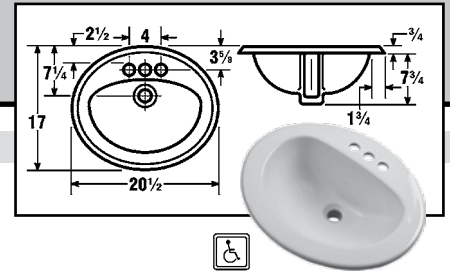

GERBER VITREOUS CHINA LAVATORIES

MAXWELL OVAL SELF RIMMING LAVATORY

20¹/₂" X 17" OVAL VITREOUS CHINA
8¹/₂" HIGH • 4" CENTERS • CONCEALED FRONT OVERFLOW • ADA COMPLIANT

SSC No.	Manuf No.	Centers	Color	Wgt	Price Each
14E 0050	12-834CH	20" x 17"	4"	White	20 Lbs $ 56.53
14E 0075	12-834CH	20" x 17"	4"	Biscuit	20 Lbs 75.66