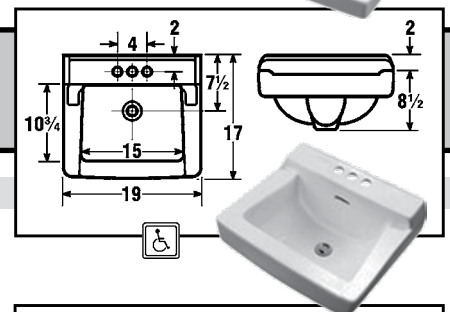

MONTICELLO II VITREOUS CHINA BACK SPLASH LAVATORY

20" X 18" • 13" HIGH • 2 INTEGRAL SELF-DRAINING SOAP DISHES • BACK OVERFLOW
1 PIECE WALL HANGER • PUNCHED FOR USE WITH CONCEALED HANGER

SSC No.	Manuf No.	Centers	Color	Wgt	Price Each
14E 0150	12-654	20" x 18"	4"	White	37 Lbs \$ 125.85

PLYMOUTH VITREOUS CHINA LEDGE TYPE LAVATORY

19" X 17" • 10¹/₂" HIGH • 2 INTEGRAL SELF-DRAINING SOAP DISHES • BACK OVERFLOW
1 PIECE WALL HANGER • PUNCHED FOR USE WITH CONCEALED HANGER

SSC No.	Manuf No.	Centers	Color	Wgt	Price Each
14E 0175	12-314	19" x 17"	4"	White	33 Lbs \$ 93.85