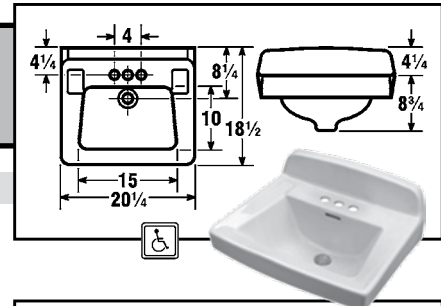

**MONTICELLO II
VITREOUS CHINA BACK SPLASH LAVATORY**

20" X 18" • 13" HIGH • 2 INTEGRAL SELF-DRAINING SOAP DISHES • BACK OVERFLOW
1 PIECE WALL HANGER • PUNCHED FOR USE WITH CONCEALED HANGER

SSC No.	Manuf No.	Centers	Color	Wgt	Price Each
14E 0150	12-654	20" x 18"	4"	White	37 Lbs $ 91.19 *