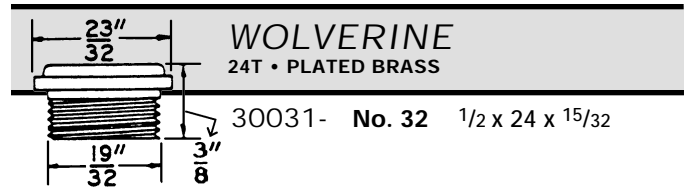

SEAT -
1/2 X 24 X 15/32
S1091G-

BIBB SEAT WRENCH

UNIVERSAL STYLE • HEX BROACH ON ONE END & SQUARE ON THE OTHER • CASE HARDENED • CADMIUM PLATED

60532-

STOCKED REPLACEMENT "O" RINGS...

SHOWN ACTUAL SIZE