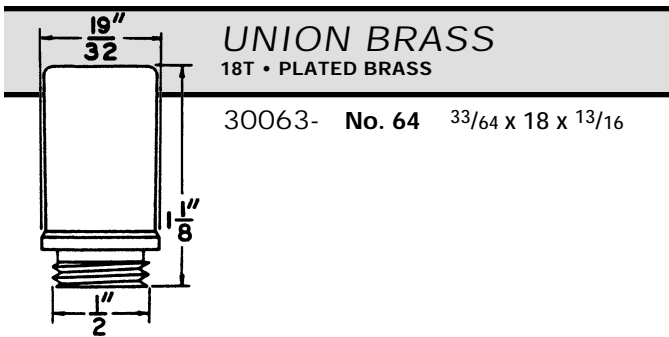

**STREAMWAY**  
 24T • PLATED BRASS  
 30116- No. 117 1/2 x 24 x 1 1/4

**KOHLER**  
 (27T • PLATED BRASS)  
 30002- No. 3 5/8 x 27 x 25/64

**UNION BRASS**  
 18T • PLATED BRASS  
 30042- No. 43 1/2 x 18 x 5/16

**KOHLER**  
 27T • PLATED BRASS  
 30154- No. 155 9/16 x 27 x 7/16

**UNION BRASS**  
 18T • PLATED BRASS  
 30067- No. 68 5/8 x 18 x 5/16

**PRICE PFISTER**  
 18T • PLATED BRASS  
 30037- No. 38 2 1/32 x 18 x 3/8

**UNION BRASS**  
 18T • PLATED BRASS • 2602  
 30086- No. 87 5/8 x 18 x 15/32

**STOCKED REPLACEMENT BIBB SEATS...**

**SEATS SHOWN ACTUAL SIZE**

**SEAT -**  
 1/2 X 24 X 15/32  
 S1091G-

**BIBB SEAT WRENCH**