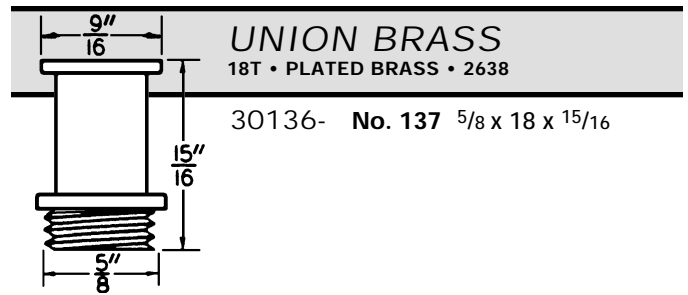

**STREAMWAY**  
 24T • PLATED BRASS  
 30116- No. 117 1/2 x 24 x 1 1/4

**KOHLER**  
 (27T • PLATED BRASS)  
 30002- No. 3 5/8 x 27 x 25/64

**UNION BRASS**  
 18T • PLATED BRASS  
 30042- No. 43 1/2 x 18 x 5/16

**KOHLER**  
 27T • PLATED BRASS  
 30154- No. 155 9/16 x 27 x 7/16

**UNION BRASS**  
 18T • PLATED BRASS  
 30067- No. 68 5/8 x 18 x 5/16

**PRICE PFISTER**  
 18T • PLATED BRASS  
 30037- No. 38 2 1/32 x 18 x 3/8

**UNION BRASS**  
 18T • PLATED BRASS • 2602  
 30086- No. 87 5/8 x 18 x 15/32

**STOCKED REPLACEMENT BIBB SEATS...**

**SEATS SHOWN ACTUAL SIZE**

**SEAT -**  
 1/2 X 24 X 15/32  
 S1091G-

**BIBB SEAT WRENCH**