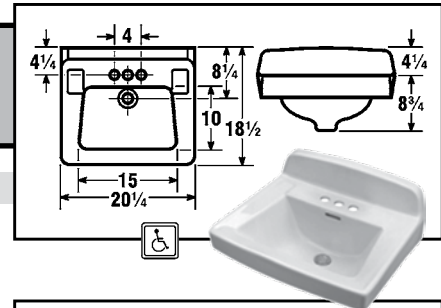

MONTICELLO II VITREOUS CHINA BACK SPLASH LAVATORY

20" X 18" • 13" HIGH • 2 INTEGRAL SELF-DRAINING SOAP DISHES • BACK OVERFLOW
1 PIECE WALL HANGER • PUNCHED FOR USE WITH CONCEALED HANGER

SSC No.	Manuf No.	Centers	Color	Wgt	Price Each
14E 0150	12-654	20" x 18"	4"	White	37 Lbs $ 91.19 *