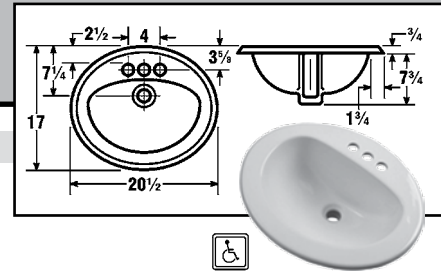

For More Information On These Products Or On Products Not Listed,
Call *Salina Supply Company* At (785) 823-2221

GERBER VITREOUS CHINA LAVATORIES

*Price Change

MAXWELL OVAL SELF RIMMING LAVATORY

20¹/₂" X 17" OVAL VITREOUS CHINA
8¹/₂" HIGH • 4" CENTERS • CONCEALED FRONT OVERFLOW • ADA COMPLIANT

SSC No.	Manuf No.	Centers	Color	Wgt	Price Each
14E 0050	12-834CH	20" x 17"	4"	White	20 Lbs \$ 40.53 *
14E 0075	12-834CH	20" x 17"	4"	Biscuit	20 Lbs 55.46 *

MAXWELL ROUND SELF RIMMING LAVATORY

19¹/₄" ROUND VITREOUS CHINA
8¹/₂" HIGH • 4" CENTERS • CONCEALED FRONT OVERFLOW • ADA COMPLIANT