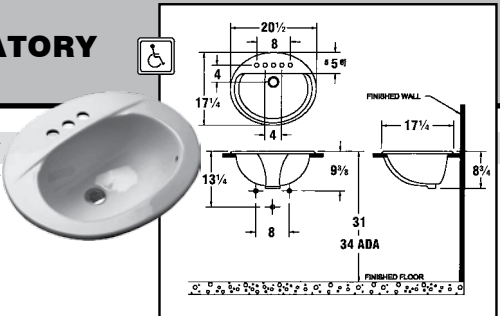

COMMERCIAL VITREOUS CHINA 20" X 17" SELF RIMMING COUNTERTOP LAVATORY

6⁵/₈" DEEP • FRONT OVERFLOW • 1¹/₄" DRAIN

SSC No.	Manuf No.	Size	Centers	Color	Wgt	Price Each
14F 1200	Z5114	20" X 17"	4"	White	22 Lbs	$ 59.17*
14F 1250	Z5118	20" X 17"	8"	White	22 Lbs	68.81*