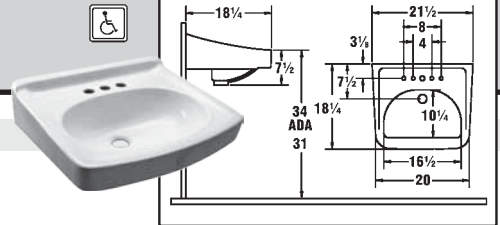

ZURN COMMERCIAL VITREOUS CHINA LAVATORIES

COMMERCIAL VITREOUS CHINA 19" X 17" WALL HUNG LAVATORY

5³/₄" DEEP • 4" CENTERS • FRONT OVERFLOW • 1¹/₄" DRAIN
WALL HANGER PLATE PROVIDED

SSC No.	Manuf No.	Size	Centers	Color	Wgt	Price Each
14F 1000	Z5354	19" X 17"	4"	White	28 Lbs	$ 73.45