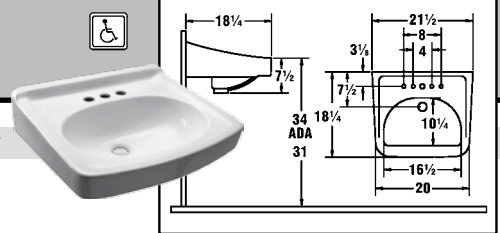

ZURN COMMERCIAL VITREOUS CHINA LAVATORIES

*Price Change

COMMERCIAL VITREOUS CHINA 19" X 17" WALL HUNG LAVATORY

5³/₄" DEEP • 4" CENTERS • FRONT OVERFLOW • 1¹/₄" DRAIN
WALL HANGER PLATE PROVIDED

SSC No.	Manuf No.	Size	Centers	Color	Wgt	Price Each
14F 1000	Z5354	19" X 17"	4"	White	28 Lbs	$ 73.45*