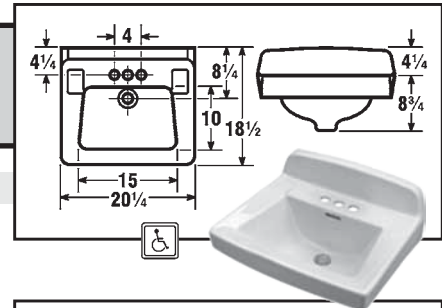

**MONTICELLO II
VITREOUS CHINA BACK SPLASH LAVATORY**

20" X 18" • 13" HIGH • 2 INTEGRAL SELF-DRAINING SOAP DISHES • BACK OVERFLOW
1 PIECE WALL HANGER • PUNCHED FOR USE WITH CONCEALED HANGER

SSC No.	Manuf No.	Centers	Color	Wgt	Price Each
14E 0150	12-654	20" x 18"	4"	White	37 Lbs $ 88.52