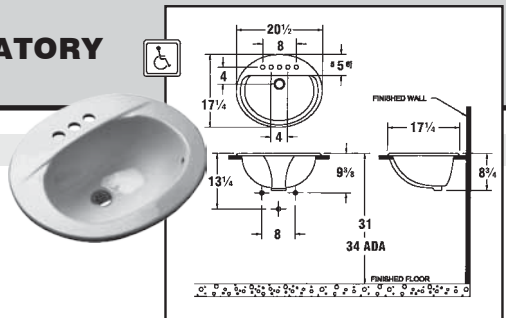

COMMERCIAL VITREOUS CHINA 20" X 17" SELF RIMMING COUNTERTOP LAVATORY

6⁵/₈" DEEP • FRONT OVERFLOW • 1¹/₄" DRAIN

SSC No.	Manuf No.	Size	Centers	Color	Wgt	Price Each
14F 1200	Z5114	20" X 17"	4"	White	22 Lbs	$ 59.17
14F 1250	Z5118	20" X 17"	8"	White	22 Lbs	68.81