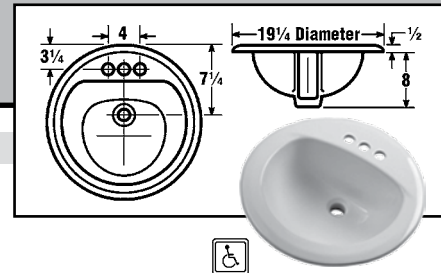

MAXWELL ROUND SELF RIMMING LAVATORY

19¹/₄" ROUND VITREOUS CHINA
8¹/₂" HIGH • 4" CENTERS • CONCEALED FRONT OVERFLOW • ADA COMPLIANT

SSC No.	Manuf No.	Centers	Color	Wgt	Price Each
14E 0100	12-884CH	19" Round	4"	White	18 Lbs $ 40.53 *
14E 0125	12-884CH	19" Round	4"	Biscuit	18 Lbs 55.46 *