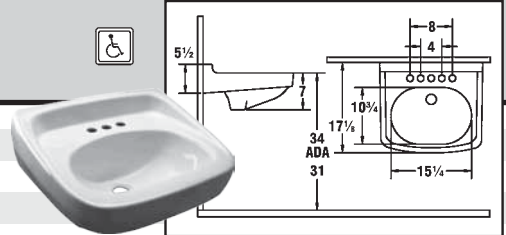

5³/₄" DEEP • 4" CENTERS • FRONT OVERFLOW • 1¹/₄" DRAIN
WALL HANGER PLATE PROVIDED

SSC No.	Manuf No.	Size	Centers	Color	Wgt	Price Each
14F 1000	Z5354	19" X 17"	4"	White	28 Lbs	\$ 73.45

COMMERCIAL VITREOUS CHINA 20" X 18" WALL HUNG LAVATORY

6³/₈" DEEP • FRONT OVERFLOW • 1¹/₄" DRAIN
WITH WALL HANGER OR USE WITH CONCEALED ARM CARRIER

SSC No.	Manuf No.	Size	Centers	Color	Wgt	Price Each
14F 1050	Z5341	20" X 18"	Single Hole	White	42 Lbs	\$ 65.85
14F 1100	Z5344	20" X 18"	4"	White	42 Lbs	65.85
14F 1150	Z5348	20" X 18"	8"	White	42 Lbs	76.67