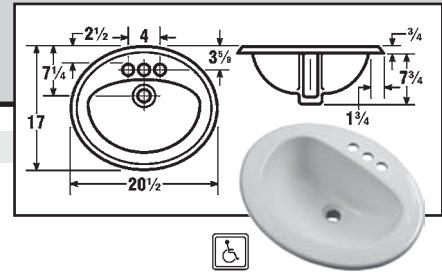

GERBER VITREOUS CHINA LAVATORIES

**MAXWELL
OVAL SELF RIMMING LAVATORY**

20¹/₂" X 17" OVAL VITREOUS CHINA
8¹/₂" HIGH • 4" CENTERS • CONCEALED FRONT OVERFLOW • ADA COMPLIANT

SSC No.	Manuf No.	Centers	Color	Wgt	Price Each
14E 0050	12-834CH	20" x 17"	4"	White	20 Lbs $ 39.46
14E 0075	12-834CH	20" x 17"	4"	Biscuit	20 Lbs 54.39