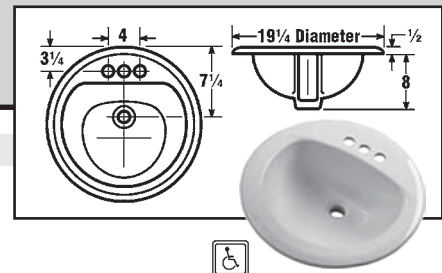

**MAXWELL
ROUND SELF RIMMING LAVATORY**

19¹/₄" ROUND VITREOUS CHINA
8¹/₂" HIGH • 4" CENTERS • CONCEALED FRONT OVERFLOW • ADA COMPLIANT

SSC No.	Manuf No.	Centers	Color	Wgt	Price Each
14E 0100	12-884CH	19" Round	4"	White	18 Lbs $ 39.46
14E 0125	12-884CH	19" Round	4"	Biscuit	18 Lbs 54.39