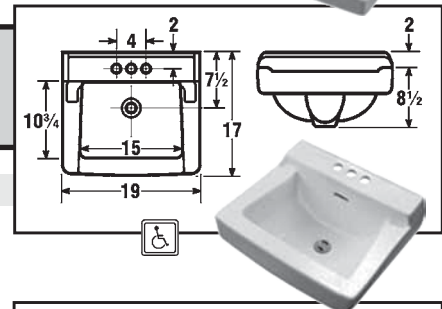

**MONTICELLO II
VITREOUS CHINA BACK SPLASH LAVATORY**

20" X 18" • 13" HIGH • 2 INTEGRAL SELF-DRAINING SOAP DISHES • BACK OVERFLOW
1 PIECE WALL HANGER • PUNCHED FOR USE WITH CONCEALED HANGER

SSC No.	Manuf No.	Centers	Color	Wgt	Price Each
14E 0150	12-654	20" x 18"	4"	White	37 Lbs \$ 88.52

**PLYMOUTH
VITREOUS CHINA LEDGE TYPE LAVATORY**

19" X 17" • 10¹/₂" HIGH • 2 INTEGRAL SELF-DRAINING SOAP DISHES • BACK OVERFLOW
1 PIECE WALL HANGER • PUNCHED FOR USE WITH CONCEALED HANGER

SSC No.	Manuf No.	Centers	Color	Wgt	Price Each
14E 0175	12-314	19" x 17"	4"	White	33 Lbs \$ 67.19