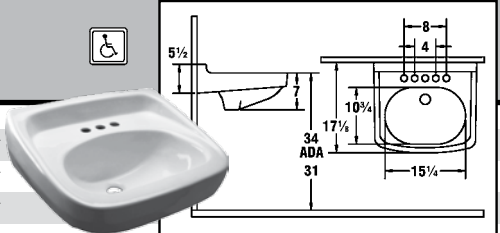

COMMERCIAL VITREOUS CHINA 20" X 18" WALL HUNG LAVATORY

6³/₈" DEEP • FRONT OVERFLOW • 1¹/₄" DRAIN
WITH WALL HANGER OR USE WITH CONCEALED ARM CARRIER

SSC No.	Manuf No.	Size	Centers	Color	Wgt	Price Each
14F 1050	Z5341	20" X 18"	Single Hole	White	42 Lbs	$ 65.85*
14F 1100	Z5344	20" X 18"	4"	White	42 Lbs	65.85*
14F 1150	Z5348	20" X 18"	8"	White	42 Lbs	76.67*