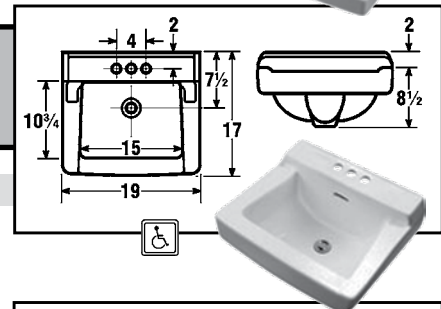

MONTICELLO II VITREOUS CHINA BACK SPLASH LAVATORY

20" X 18" • 13" HIGH • 2 INTEGRAL SELF-DRAINING SOAP DISHES • BACK OVERFLOW
1 PIECE WALL HANGER • PUNCHED FOR USE WITH CONCEALED HANGER

SSC No.	Manuf No.	Centers	Color	Wgt	Price Each
14E 0150	12-654	20" x 18"	4"	White	37 Lbs \$ 91.19 *

PLYMOUTH VITREOUS CHINA LEDGE TYPE LAVATORY

19" X 17" • 10¹/₂" HIGH • 2 INTEGRAL SELF-DRAINING SOAP DISHES • BACK OVERFLOW
1 PIECE WALL HANGER • PUNCHED FOR USE WITH CONCEALED HANGER

SSC No.	Manuf No.	Centers	Color	Wgt	Price Each
14E 0175	12-314	19" x 17"	4"	White	33 Lbs \$ 69.32 *