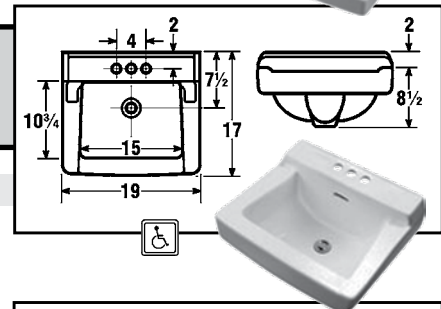

**PLYMOUTH
VITREOUS CHINA LEDGE TYPE LAVATORY**

19" X 17" • 10¹/₂" HIGH • 2 INTEGRAL SELF-DRAINING SOAP DISHES • BACK OVERFLOW
1 PIECE WALL HANGER • PUNCHED FOR USE WITH CONCEALED HANGER

SSC No.	Manuf No.	Centers	Color	Wgt	Price Each
14E 0175	12-314	19" x 17"	4"	White	33 Lbs $ 67.19