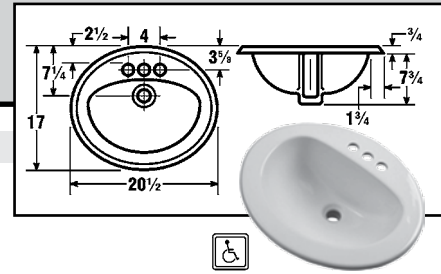

GERBER VITREOUS CHINA LAVATORIES

**MAXWELL
OVAL SELF RIMMING LAVATORY**

20¹/₂" X 17" OVAL VITREOUS CHINA
8¹/₂" HIGH • 4" CENTERS • CONCEALED FRONT OVERFLOW • ADA COMPLIANT

SSC No.	Manuf No.	Centers	Color	Wgt	Price Each
14E 0050	12-834CH	20" x 17"	4"	White	20 Lbs $ 39.46
14E 0075	12-834CH	20" x 17"	4"	Biscuit	20 Lbs 54.39