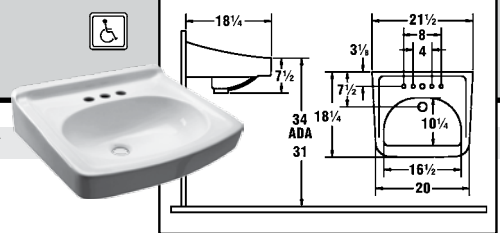

ZURN COMMERCIAL VITREOUS CHINA LAVATORIES

*Price Change

COMMERCIAL VITREOUS CHINA 19" X 17" WALL HUNG LAVATORY

5³/₄" DEEP • 4" CENTERS • FRONT OVERFLOW • 1¹/₄" DRAIN
WALL HANGER PLATE PROVIDED

SSC No.	Manuf No.	Size	Centers	Color	Wgt	Price Each
14F 1000	Z5354	19" X 17"	4"	White	28 Lbs	$ 73.45*