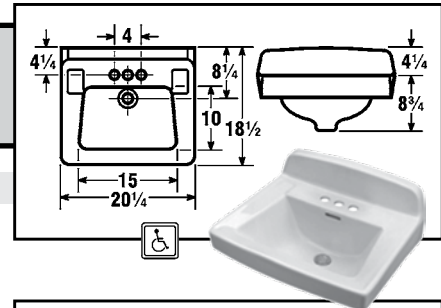

**MONTICELLO II
VITREOUS CHINA BACK SPLASH LAVATORY**

20" X 18" • 13" HIGH • 2 INTEGRAL SELF-DRAINING SOAP DISHES • BACK OVERFLOW
1 PIECE WALL HANGER • PUNCHED FOR USE WITH CONCEALED HANGER

SSC No.	Manuf No.	Centers	Color	Wgt	Price Each
14E 0150	12-654	20" x 18"	4"	White	37 Lbs $ 88.52