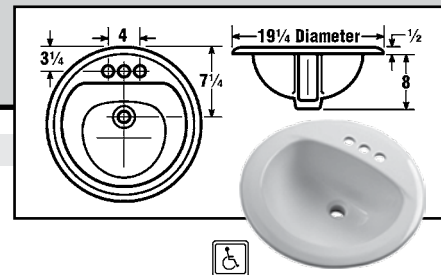

**MAXWELL
ROUND SELF RIMMING LAVATORY**

19¹/₄" ROUND VITREOUS CHINA
8¹/₂" HIGH • 4" CENTERS • CONCEALED FRONT OVERFLOW • ADA COMPLIANT

SSC No.	Manuf No.	Centers	Color	Wgt	Price Each
14E 0100	12-884CH	19" Round	4"	White	18 Lbs $ 39.46
14E 0125	12-884CH	19" Round	4"	Biscuit	18 Lbs 54.39