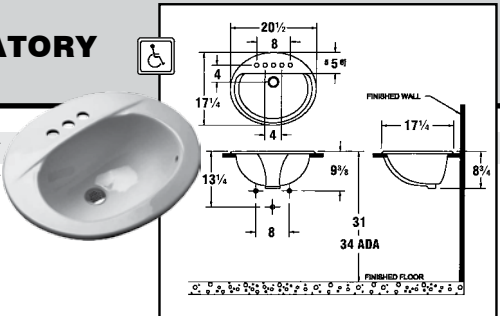

COMMERCIAL VITREOUS CHINA 20" X 17" SELF RIMMING COUNTERTOP LAVATORY

6⁵/₈" DEEP • FRONT OVERFLOW • 1¹/₄" DRAIN

SSC No.	Manuf No.	Size	Centers	Color	Wgt	Price Each
14F 1200	Z5114	20" X 17"	4"	White	22 Lbs	$ 59.17*
14F 1250	Z5118	20" X 17"	8"	White	22 Lbs	68.81*