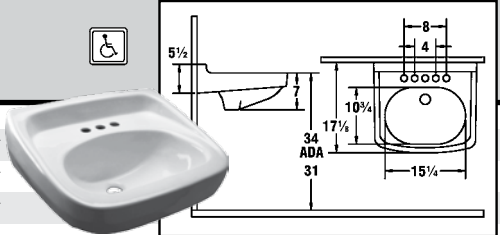

COMMERCIAL VITREOUS CHINA 20" X 18" WALL HUNG LAVATORY

6³/₈" DEEP • FRONT OVERFLOW • 1¹/₄" DRAIN
WITH WALL HANGER OR USE WITH CONCEALED ARM CARRIER

SSC No.	Manuf No.	Size	Centers	Color	Wgt	Price Each
14F 1050	Z5341	20" X 18"	Single Hole	White	42 Lbs	$ 65.85*
14F 1100	Z5344	20" X 18"	4"	White	42 Lbs	65.85*
14F 1150	Z5348	20" X 18"	8"	White	42 Lbs	76.67*